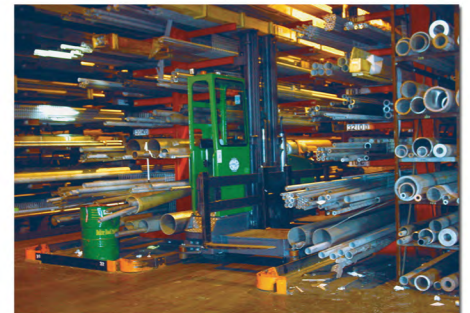

COMBiLiFT

Long Load Material Handling Solution

C6000 GT

making short work of long loads

The C3000 GT can operate outdoor on semi-rough terrain as well as indoors.

three machines in one

> counterbalance forklift > sideloader > aisle truck