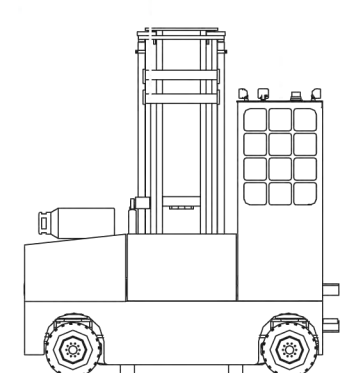

www.combiliftdepottx.com

SPECIFICATIONS

Model C6000 GT

REF	DESCRIPTION	24"	30"	36"	42"	48"	54"	60"
1a	Lift Height	240"	240"	240"	240"	240"	240"	240"
1b	Free Lift Height	100"	100"	100"	100"	100"	100"	100"
2	Height Mast Closed	153"	153"	153"	153"	153"	153"	153"
3	Max.(Mast raised)	295"	295"	295"	295"	295"	295"	295"
4	Overall Length	50"	56"	62"	68"	74"	80"	86"
5	Mast Travel	26"	32"	38"	44"	50"	56"	62"
6	Ground Clearance Under Mast	5"	5"	5"	5"	5"	5"	5"
7	Ground Clearance to Centre of Wheelbase	5"	5"	5"	5"	5"	5"	5"
8	Height Over Cab (without work-lights)	114"	114"	114"	114"	114"	114"	114"
9	Width Across Platforms	116"	116"	116"	116"	116"	116"	116"
10	Outside Spread of Fork Arms	131½"	131½"	131½"	131½"	131½"	131½"	131½"
11	Wheelbase	90½"	90½"	90½"	90½"	90½"	90½"	90½"
12	Frame Opening	55"	55"	55"	55"	55"	55"	55"
13	Load Centre Distance	12"	15"	18"	21"	24"	27"	30"
14	Overhang Front	6"	6"	6"	6"	6"	6"	6"
15	Track	38"	44"	50"	56"	62"	68"	74"
16	Overhang Back	6"	6"	6"	6"	6"	6"	6"
17	Length From Face of Fork	26"	26"	26"	26"	26"	26"	26"
18	Forward Fork Tilt	3°	3°	3°	3°	3°	3°	3°
19	Backward Fork Tilt	4½°	4½°	4½°	4½°	4½°	4½°	4½°
20	Platform Height With Front Lowered	16½"	16½"	16½"	16½"	16½"	16½"	16½"
21	Platform Length	24"	30"	36"	42"	48"	54"	60"
A	Capacity	6000 lbs	6,000 lbs	6,000 lbs	6,000 lbs	6,000 lbs	6,000 lbs	6,000 lbs
B	Unladen Weight	19,000 lbs	19,000 lbs	19,000 lbs	19,000 lbs	19,000 lbs	19,000 lbs	19,000 lbs
C	Maximum Ground Speed	7½ mph	7½ mph	7½ mph	7½ mph	7½ mph	7½ mph	7½ mph
D	Gradability	10%	10%	10%	10%	10%	10%	10%
E	3 Ltr GM LPG	65 hp	65 hp	65 hp	65 hp	65 hp	65 hp	65 hp
F	Electric's	12 Volt	12 Volt	12 Volt	12 Volt	12 Volt	12 Volt	12 Volt
G	Fork Section (2"x 5" x)	24"	30"	36"	42"	48"	54"	60"
H	350/150-280 Front Tyre (Solid) x 2	14"/ 6"	14"/ 6"	14"/ 6"	14"/ 6"	14"/ 6"	14"/ 6"	14"/ 6"
I	23 x 10 - 12 Rear Tyre (Super Elastic) x 2 (OD/Width)	23"/ 10"	23"/ 10"	23"/ 10"	23"/ 10"	23"/ 10"	23"/ 10"	23"/ 10"
J	Standard Colour	Green & Grey	Green & Grey	Green & Grey	Green & Grey	Green & Grey	Green & Grey	Green & Grey