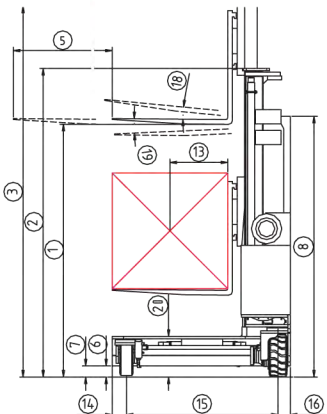

www.combiliftdepottx.com

SPECIFICATIONS

Model C6000 GT

REF	DESCRIPTION	24"	30"	36"	42"	48"	54"	60"
1a	Lift Height	240"	240"	240"	240"	240"	240"	240"
1b	Free Lift Height	100"	100"	100"	100"	100"	100"	100"
2	Height Mast Closed	153"	153"	153"	153"	153"	153"	153"
3	Max.(Mast raised)	295"	295"	295"	295"	295"	295"	295"
4	Overall Length	50"	56"	62"	68"	74"	80"	86"
5	Mast Travel	26"	32"	38"	44"	50"	56"	62"
6	Ground Clearance Under Mast	5"	5"	5"	5"	5"	5"	5"
7	Ground Clearance to Centre of Wheelbase	5"	5"	5"	5"	5"	5"	5"
8	Height Over Cab (without work-lights)	114"	114"	114"	114"	114"	114"	114"
9	Width Across Platforms	116"	116"	116"	116"	116"	116"	116"
10	Outside Spread of Fork Arms	131½"	131½"	131½"	131½"	131½"	131½"	131½"
11	Wheelbase	90½"	90½"	90½"	90½"	90½"	90½"	90½"
12	Frame Opening	55"	55"	55"	55"	55"	55"	55"
13	Load Centre Distance	12"	15"	18"	21"	24"	27"	30"
14	Overhang Front	6"	6"	6"	6"	6"	6"	6"
15	Track	38"	44"	50"	56"	62"	68"	74"
16	Overhang Back	6"	6"	6"	6"	6"	6"	6"
17	Length From Face of Fork	26"	26"	26"	26"	26"	26"	26"
18	Forward Fork Tilt	3°	3°	3°	3°	3°	3°	3°
19	Backward Fork Tilt	4½°	4½°	4½°	4½°	4½°	4½°	4½°
20	Platform Height With Front Lowered	16½"	16½"	16½"	16½"	16½"	16½"	16½"
21	Platform Length	24"	30"	36"	42"	48"	54"	60"
A	Capacity	6000 lbs	6,000 lbs	6,000 lbs	6,000 lbs	6,000 lbs	6,000 lbs	6,000 lbs
B	Unladen Weight	19,000 lbs	19,000 lbs	19,000 lbs	19,000 lbs	19,000 lbs	19,000 lbs	19,000 lbs
C	Maximum Ground Speed	7½ mph	7½ mph	7½ mph	7½ mph	7½ mph	7½ mph	7½ mph
D	Gradability	10%	10%	10%	10%	10%	10%	10%
E	3 Ltr GM LPG	65 hp	65 hp	65 hp	65 hp	65 hp	65 hp	65 hp
F	Electric's	12 Volt	12 Volt	12 Volt	12 Volt	12 Volt	12 Volt	12 Volt
G	Fork Section (2"x 5" x)	24"	30"	36"	42"	48"	54"	60"
H	350/150-280 Front Tyre (Solid) x 2	14"/ 6"	14"/ 6"	14"/ 6"	14"/ 6"	14"/ 6"	14"/ 6"	14"/ 6"
I	23 x 10 - 12 Rear Tyre (Super Elastic) x 2 (OD/Width)	23"/ 10"	23"/ 10"	23"/ 10"	23"/ 10"	23"/ 10"	23"/ 10"	23"/ 10"
J	Standard Colour	Green & Grey	Green & Grey	Green & Grey	Green & Grey	Green & Grey	Green & Grey	Green & Grey