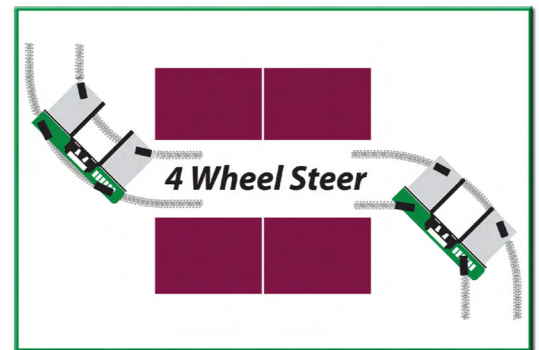

COMBiLiFT

Long Load Material Handling Solution

C6000 GT

making short work of long loads

The C3000 GT can operate outdoor on semi-rough terrain as well as indoors.

three machines in one

> counterbalance forklift > sideloader > aisle truck