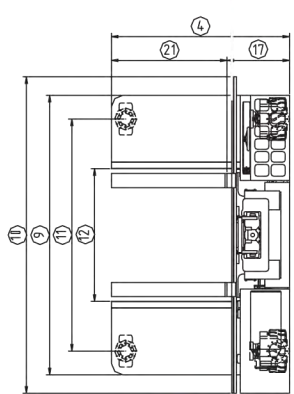

www.combiliftdepottx.com

SPECIFICATIONS

Model C6000 GT

REF	DESCRIPTION	24"	30"	36"	42"	48"	54"	60"
1a	Lift Height	240"	240"	240"	240"	240"	240"	240"
1b	Free Lift Height	100"	100"	100"	100"	100"	100"	100"
2	Height Mast Closed	153"	153"	153"	153"	153"	153"	153"
3	Max.(Mast raised)	295"	295"	295"	295"	295"	295"	295"
4	Overall Length	50"	56"	62"	68"	74"	80"	86"
5	Mast Travel	26"	32"	38"	44"	50"	56"	62"
6	Ground Clearance Under Mast	5"	5"	5"	5"	5"	5"	5"
7	Ground Clearance to Centre of Wheelbase	5"	5"	5"	5"	5"	5"	5"
8	Height Over Cab (without work-lights)	114"	114"	114"	114"	114"	114"	114"
9	Width Across Platforms	116"	116"	116"	116"	116"	116"	116"
10	Outside Spread of Fork Arms	131½"	131½"	131½"	131½"	131½"	131½"	131½"
11	Wheelbase	90½"	90½"	90½"	90½"	90½"	90½"	90½"
12	Frame Opening	55"	55"	55"	55"	55"	55"	55"
13	Load Centre Distance	12"	15"	18"	21"	24"	27"	30"
14	Overhang Front	6"	6"	6"	6"	6"	6"	6"
15	Track	38"	44"	50"	56"	62"	68"	74"
16	Overhang Back	6"	6"	6"	6"	6"	6"	6"
17	Length From Face of Fork	26"	26"	26"	26"	26"	26"	26"
18	Forward Fork Tilt	3°	3°	3°	3°	3°	3°	3°
19	Backward Fork Tilt	4½°	4½°	4½°	4½°	4½°	4½°	4½°
20	Platform Height With Front Lowered	16½"	16½"	16½"	16½"	16½"	16½"	16½"
21	Platform Length	24"	30"	36"	42"	48"	54"	60"
A	Capacity	6000 lbs	6,000 lbs	6,000 lbs	6,000 lbs	6,000 lbs	6,000 lbs	6,000 lbs
B	Unladen Weight	19,000 lbs	19,000 lbs	19,000 lbs	19,000 lbs	19,000 lbs	19,000 lbs	19,000 lbs
C	Maximum Ground Speed	7½ mph	7½ mph	7½ mph	7½ mph	7½ mph	7½ mph	7½ mph
D	Gradability	10%	10%	10%	10%	10%	10%	10%
E	3 Ltr GM LPG	65 hp	65 hp	65 hp	65 hp	65 hp	65 hp	65 hp
F	Electric's	12 Volt	12 Volt	12 Volt	12 Volt	12 Volt	12 Volt	12 Volt
G	Fork Section (2"x 5" x)	24"	30"	36"	42"	48"	54"	60"
H	350/150-280 Front Tyre (Solid) x 2	14"/ 6"	14"/ 6"	14"/ 6"	14"/ 6"	14"/ 6"	14"/ 6"	14"/ 6"
I	23 x 10 - 12 Rear Tyre (Super Elastic) x 2 (OD/Width)	23"/ 10"	23"/ 10"	23"/ 10"	23"/ 10"	23"/ 10"	23"/ 10"	23"/ 10"
J	Standard Colour	Green & Grey	Green & Grey	Green & Grey	Green & Grey	Green & Grey	Green & Grey	Green & Grey