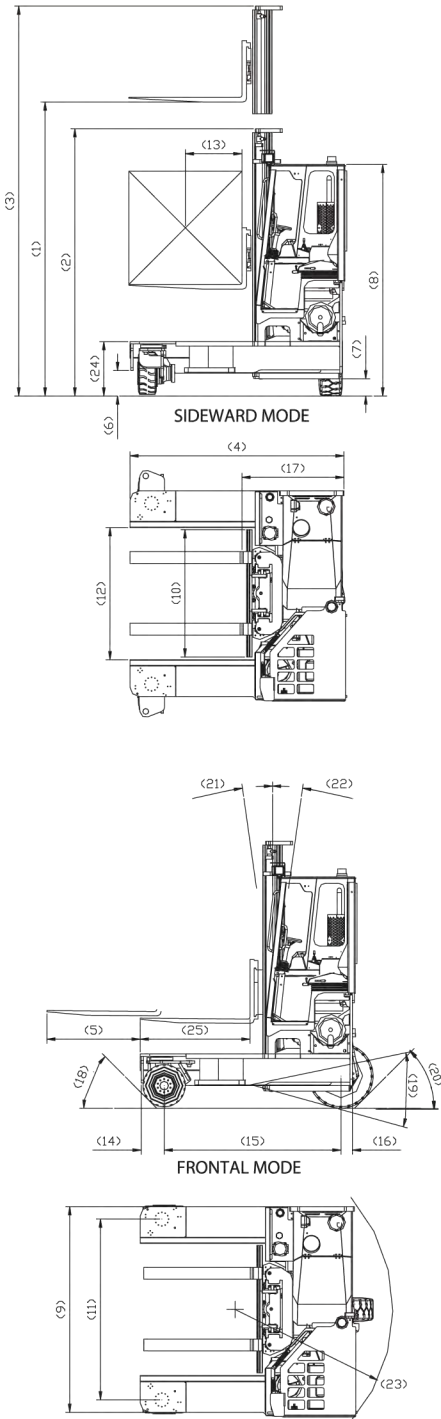

> counterbalance forklift > sideloader > aisle truck

www.combiliftdepottx.com

SPECIFICATIONS

Model C6000, C8000, C9000, C10,000

REF	DESCRIPTION	C6000	C8000	C9000	C10,000
1a	Max. Lift Height		159"		159"
1b	Free Lift Height		0"		0"
2	Height Mast Closed		113"		113"
3	Max. (Mast raised)		192"		192"
4	Overall Length	80"	94"	102"	102"
5	Mast Travel	35"	49"	55"	55"
6	Ground Clearance Under Mast		6"		6"
7	Ground Clearance to Center of Wheelbase		8"		8"
8	Height Over Cab or of Overhead Guard		95"		95"
9	Width		86"		86"
10	Outside Spread of Fork Arms		53"		53"
11	Track Front		78"		78"
12	Frame Opening		55"		55"
13	Load Center Distance	18"	24"		24"
14	Overhang Front	9"			9"
15	Wheel Base	70"	74"		75"
16	Overhang Back		9"		9"
17	Length From Face of Fork		47"		49"
18	Approach Angle		45°		45°
19	Ramp Angle		29°		29°
20	Departure Angle		45°		45°
21	Forward Tilt		3°		3°
22	Backward Tilt		5°		5°
23	Minimum Outside Radius	80"	94"		102"
24	Platform Height		21"		21"
25	Platform Length	33"	47"		53"
A	Capacity	6000lbs	8000lbs	9000lbs	10,000lbs
B	Unladen Weight	11200lbs	12780lbs	12900lbs	13,400lbs
C	Maximum Ground Speed		9 mph		9 mph
D	Gradability		15%		15%
E	V2003 T Kubota Diesel / 3 ltr. GM LPG	60 HP / 65 HP		60 HP / 65 HP	
F	Electric's		12 Volt		12 Volt
G	Fork Section (2" x 5" x)	33"	47"	53"	53"
H	200/50 x 10 Front Tire (Super Elastic)		OD18" / Width 8"		OD18" / Width 8"
I	27 x 10-12 Rear Tire (Super Elastic)		OD 27" / Width 10"		OD 27" / Width 10"
J	Standard Color		Green & Grey		Green & Grey
K	Suspension Seat		KAB Model 116		KAB Model 116

- FEATURES INCLUDE:**
- Rubber Mounted Half Cabin with Top, Front, Side, & Rear Glass
 - Multi - Direction Operation
 - 3 Wheel Hydrostatic Drive
 - Single 4 way lever to Change Direction & Select Drive
 - Load Sensing Steering
 - USA components, SAE hoses & fittings
 - Simple & reliable control system without complicated electronics
 - Deep Suspension Seat standard