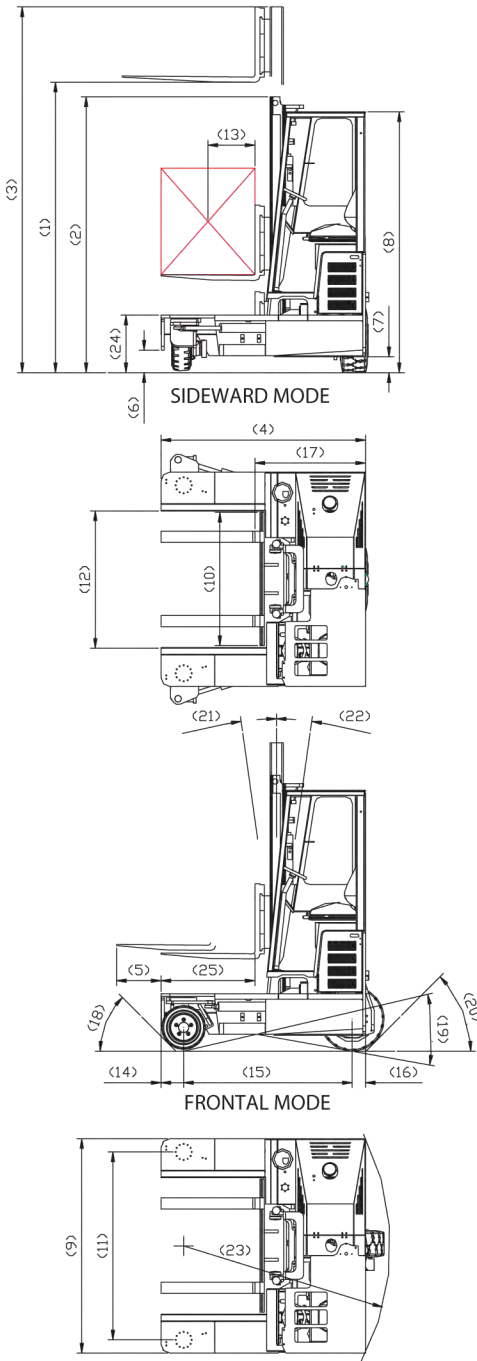

COMBiLiFT

Long Load Material Handling Solution

C5000 & C6000

making short work of long loads

forward/reverse mode

carousel mode

sideward mode

three machines in one

> counterbalance forklift > sideloader > aisle truck

www.combiliftdepottx.com

SPECIFICATIONS

Models C5000 & C6000

REF	DESCRIPTION	C5000	C6000
1a	Max. Lift Height		159"
1b	Free Lift Height		0"
2	Height Mast Closed		104"
3	Max.(Mast raised)		188"
4	Overall Length	75"	89"
5	Mast Travel	35"	49"
6	Ground Clearance Under Mast		6"
7	Ground Clearance to Centre of Wheelbase		5"
8	Height Over Cab		92"
9	Width		76"
10	Outside Spread of Fork Arms		47"
11	Track Front		68"
12	Frame Opening		48"
13	Load Centre Distance	18"	24"
14	Overhang Front		8"
15	Wheel Base	60"	74"
16	Overhang Back		7"
17	Length From Face of Fork		43½"
18	Approach Angle		45°
19	Ramp Angle		17°
20	Departure Angle		45°
21	Forward Tilt		2°
22	Backward Tilt		4°
23	Minimum Outside Radius	60"	64"
24	Platform Height		19 ½"
25	Platform Length	31 ½"	45 ¼"
A	Capacity	5000 lbs	6000 lbs
B	Unladen Weight	10,350 lbs	10,800 lbs
C	Maximum Ground Speed		9 mph
D	Gradability		10%
E	VW Engine (Water Cooled)		65 HP
F	Electric's		12 Volt
G	Fork Section 2 x 5 x	31 ½"	45 ¼"
H	16 x 7 – 10.5 Front Tyre (Solid Rubber)		OD 16"/Width 7"
I	23 x 10 - 12 Rear Tyre (Super Elastic)		OD 23" /Width 10"
J	Standard Colour		Green & Grey
K	Suspension Seat		KAB Model 211

FEATURES INCLUDE:

- Rubber Mounted Half Cabin with Top, Front, Side, and rear Glass
- Multi – Direction Operation
- Load Sensing Steering
- 3 Wheel Hydrostatic Drive
- 4 Way lever Positioning of Wheels