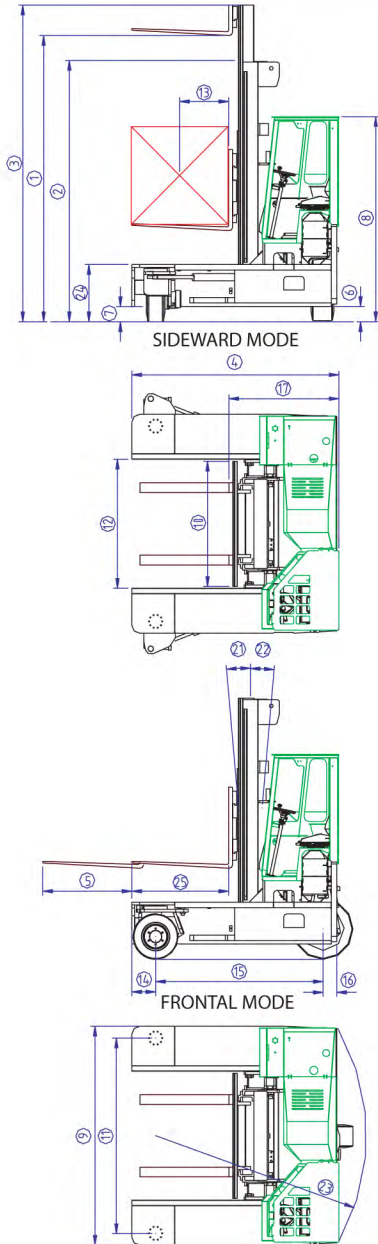

# COMBiLiFT

Long Load Material Handling Solution

**C20,000 & C26,000**

*making short work of long loads*

*forward/reverse mode*

*carousel mode*

*sideward mode*

**three machines in one**

> counterbalance forklift > sideloader > aisle truck

[www.combiliftdepottx.com](http://www.combiliftdepottx.com)

## Model C22,000LBS > C26,000LBS

REF	DESCRIPTION	C22,000	C26,000
1a	Max. Lift Height		161"
1b	Free Lift Height		0"
2	Height Mast Closed		136"
3	Max.(Mast raised)		228"
4	Overall Length		121"
5	Mast Travel		68"
6	Ground Clearance Under Mast		11"
7	Ground Clearance to Center of Wheelbase		6"
8	Height of Cab		102"
9	Width		110"
10	Outside Spread of Fork Arms		63"
11	Track Front		98½"
12	Frame Opening		65"
13	Load Center Distance		24"
14	Overhang Front		12"
15	Wheel Base		101"
16	Overhang Back		8"
17	Length From Face of Fork		54"
18	Approach Angle		45°
19	Ramp Angle		29°
20	Departure Angle		45°
21	Forward Tilt		3°
22	Backward Tilt		5°
23	Minimum Outside Radius		91"
24	Platform Height		28"
25	Platform Length		66½"
A	Capacity	22,000 lbs	26,000 lbs
B	Unladen Weight	31300 lbs	32300 lbs
C	Maximum Ground Speed		9 mph
D	Gradability		15%
E	V3300-TE Kubota Diesel / 4.3ltr GM LP Gas		83HP / 96HP
F	Electric's		12 Volt
G	Fork Section 2½" x 8" x		66½"
H	22 x 12 x 16 Front Tyre (Solid Rubber)		OD 22"/Width 12"
I	840/350-559 Rear Tyre (Solid Rubber)		OD 33"/Width 14"
J	Standard Color		Green & Grey
K	Suspension Seat		KAB Model 211

### FEATURES INCLUDE:

- Rubber Mounted Half Cabin with Top, Front, Side, and Rear Glass
- 3 Wheel Hydrostatic Drive
- Load Sensing Steering
- Multi - Direction Operation
- 4 way lever Positioning of Wheels