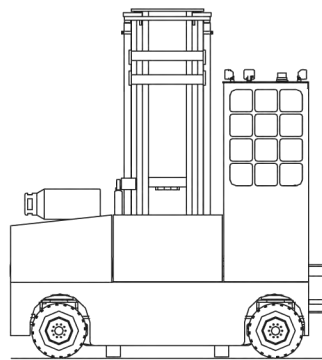

REF	DESCRIPTION	24"	30"	36"	42"	48"	54"	60"
1a	Lift Height	240"	240"	240"	240"	240"	240"	240"
1b	Free Lift Height	100"	100"	100"	100"	100"	100"	100"
2	Height Mast Closed	153"	153"	153"	153"	153"	153"	153"
3	Max.(Mast raised)	295"	295"	295"	295"	295"	295"	295"
4	Overall Length	54"	60"	66"	72"	78"	84"	90"
5	Mast Travel	26"	32"	38"	44"	50"	56"	62"
6	Ground Clearance Under Mast	5"	5"	5"	5"	5"	5"	5"
7	Ground Clearance to Centre of Wheelbase	5"	5"	5"	5"	5"	5"	5"
8	Height Over Cab (without work-lights)	114"	114"	114"	114"	114"	114"	114"
9	Width Across Platforms	116"	116"	116"	116"	116"	116"	116"
10	Outside Spread of Fork Arms	131½"	131½"	131½"	131½"	131½"	131½"	131½"
11	Wheelbase	90½"	90½"	90½"	90½"	90½"	90½"	90½"
12	Frame Opening	55"	55"	55"	55"	55"	55"	55"
13	Load Centre Distance	12"	15"	18"	21"	24"	27"	30"
14	Overhang Front	6"	6"	6"	6"	6"	6"	6"
15	Track	42"	48"	54"	60"	66"	72"	78"
16	Overhang Back	6"	6"	6"	6"	6"	6"	6"
17	Length From Face of Fork	30"	30"	30"	30"	30"	30"	30"
18	Forward Fork Tilt	3°	3°	3°	3°	3°	3°	3°
19	Backward Fork Tilt	4½°	4½°	4½°	4½°	4½°	4½°	4½°
20	Platform Height With Front Lowered	16½"	16½"	16½"	16½"	16½"	16½"	16½"
21	Platform Length	24"	30"	36"	42"	48"	54"	60"
A	Capacity	10,000 lbs	10,000 lbs	10,000 lbs	10,000 lbs	10,000 lbs	10,000 lbs	10,000 lbs
B	Unladen Weight	22,000 lbs	22,000 lbs	22,000 lbs	22,000 lbs	22,000 lbs	22,000 lbs	22,000 lbs
C	Maximum Ground Speed	7½ mph	7½ mph	7½ mph	7½ mph	7½ mph	7½ mph	7½ mph
D	Gradability	10%	10%	10%	10%	10%	10%	10%
E	3 Ltr GM LPG	65 hp	65 hp	65 hp	65 hp	65 hp	65 hp	65 hp
F	Electric's	12 Volt	12 Volt	12 Volt	12 Volt	12 Volt	12 Volt	12 Volt
G	Fork Section (2" x 5" x)	24"	30"	36"	42"	48"	54"	60"
H	350/150-280 Front Tyre (Solid) x 2	14" / 6"	14" / 6"	14" / 6"	14" / 6"	14" / 6"	14" / 6"	14" / 6"
I	23 x 10 - 12 Rear Tyre (Super Elastic) x 2 (OD/Width)	23" / 10"	23" / 10"	23" / 10"	23" / 10"	23" / 10"	23" / 10"	23" / 10"
J	Standard Colour	Green & Grey	Green & Grey	Green & Grey	Green & Grey	Green & Grey	Green & Grey	Green & Grey

FEATURES INCLUDE:

- Rubber Mounted Overhead Guard
- Load Sensing Steering
- Tilting Chassis +/- 1/2" At Front
- 4 Wheel Steering
- 2 Wheel Hydrostatic Drive
- Hydraulic Oil Cooler

Distributed By