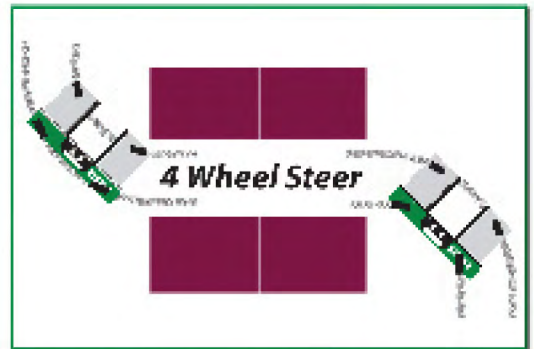

COMBiLiFT

Long Load Material Handling Solution

C10,000 GT

making short work of long loads

The C3000 GT can operate outdoor on semi-rough terrain as well as indoors.

three machines in one

> counterbalance forklift > sideloader > aisle truck